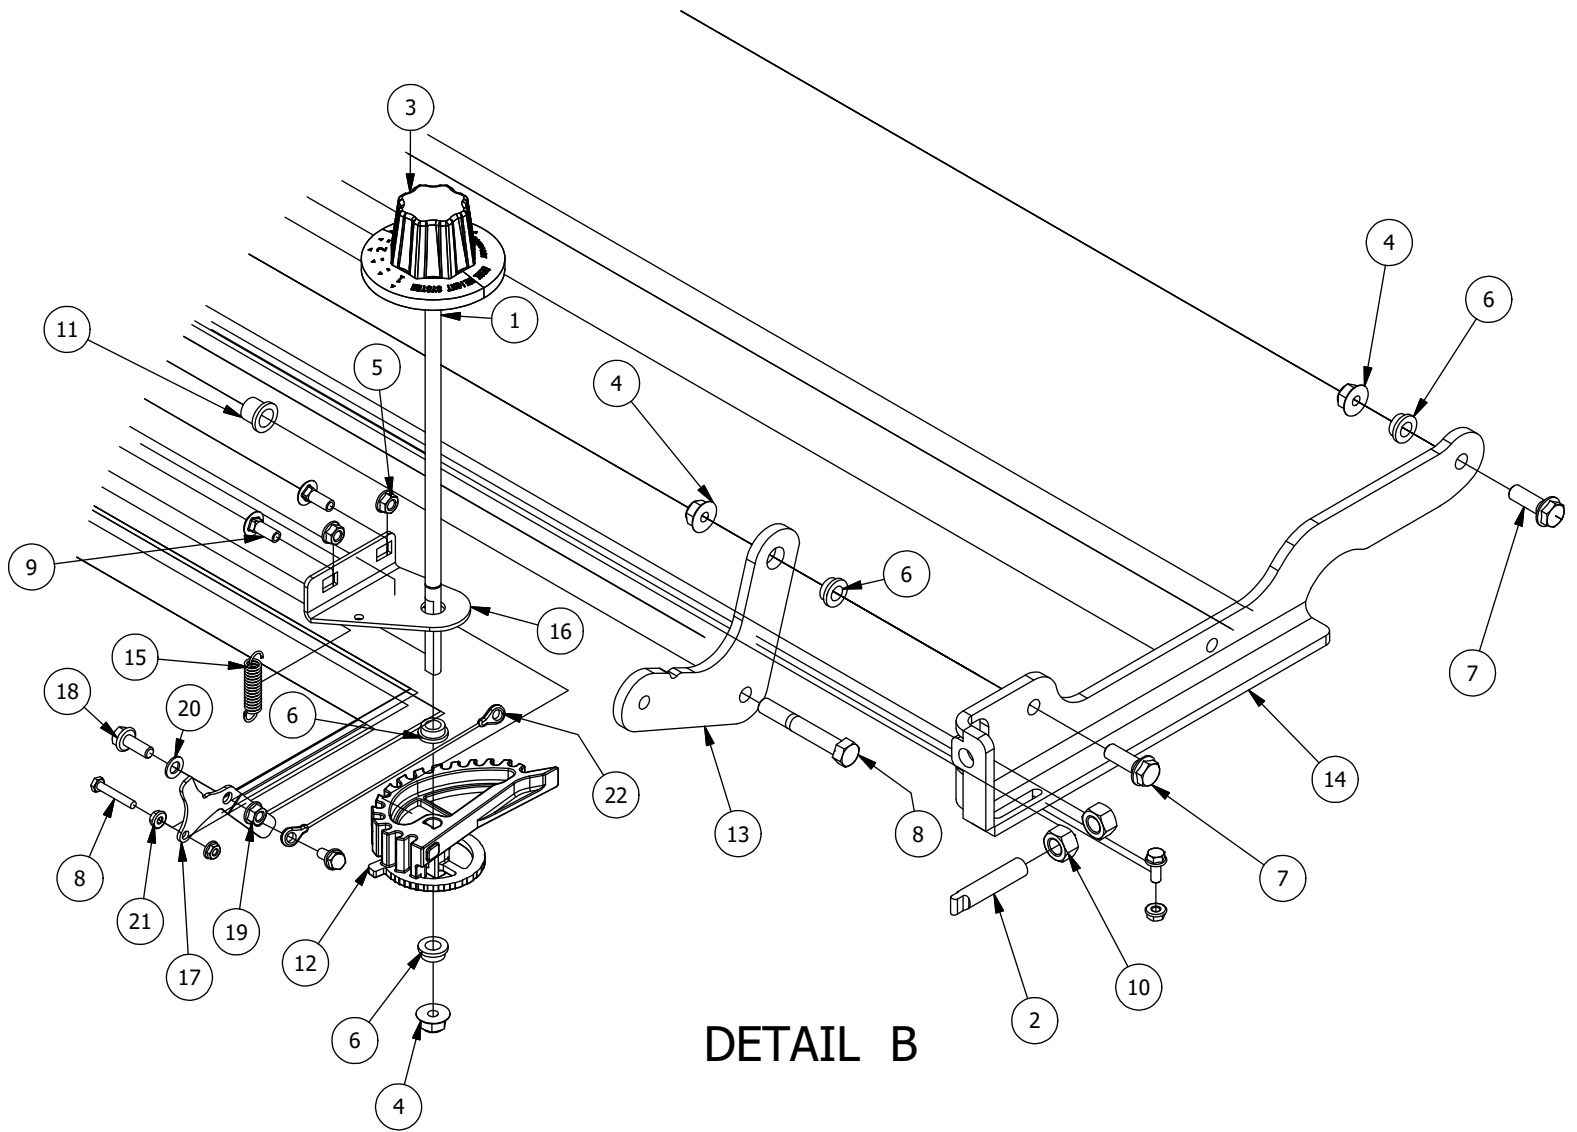

Brake, Floorboard, and Height Indicator Assembly

Parts List

ITEM	QTY	PART NUMBER	DESCRIPTION
1	1	439-0114-00	Mower Floorboard
2	1	481-0005-00	2017 Mower Rubber Foot Rest Mat Except for RZ
3	1	481-0006-00	2017 Mower Logo Floor Mat Except for RZ
4	1	439-0059-00	Mower Deck Height Foot Pedal
5	10	414-0002-00	8MM PUSH TYPE RETAINER NYLON BLACK
6	3	418-0008-00	5/16-18 X 3/4 CARRIAGE BOLT ZINC
7	11	413-0006-00	5/16-18 HEX FLANGE NUT W/SERR ZINC
8	8	413-0002-00	1/2-13 NYLON INSERT FLANGE LOCKNUT ZC YELLOW
9	2	418-0045-00	3/8-16 X 1 Carriage Bolt Zinc Yellow
10	4	413-0004-00	3/8-16 HEX FLANGE NUT W/SERR ZINC
11	4	429-0002-00	Push-In Rubber Bumper, Mower Floor
12	4	410-0008-00	5/8" ID X 3/4" OD X 3/4" LENGTH FLANGE BUSHING

Detail B Parts List			
ITEM	QTY	PART NUMBER	DESCRIPTION
1	1	437-0003-00	Mower Deck Height Selector Shaft
2	1	444-0001-00	Mower HEIGHT SELECTOR CAM PIN
3	1	445-0002-00	Mower Deck Height Control Knob
4	8	413-0002-00	1/2-13 NYLON INSERT FLANGE LOCKNUT ZC YELLOW
5	4	413-0004-00	3/8-16 HEX FLANGE NUT W/SERR ZINC
6	7	410-0009-00	1/2" ID X 3/4" OD X 3/8" LENGTH FLANGE BUSHING
7	4	418-0047-00	1/2-13 X 1-1/2 HEX FLANGE BOLT ZINC YELLOW
8	2	418-0042-00	1/2-13 X 3-1/2 HEX C/S GR 5 ZINC YELLOW
9	2	418-0053-00	3/8-16 X 1 CARRIAGE BOLT ZINC
10	2	413-0048-00	5/8-11 HEX NUT ZINC YELLOW
11	4	410-0008-00	5/8" ID X 3/4" OD X 3/4" LENGTH FLANGE BUSHING
12	1	490-0045-00	Mower Deck Height Cam Casting
13	1	431-0004-00	Deck Height Brkt Right side
14	1	439-0698-00	2021 Deck Height Arm Right Link
15	1	435-0001-00	Brake Pedal Release Spring
16	1	439-0712-00	Mower Deck Height Indicator Rod Bracket
17	1	439-0711-00	2021 Deck Height Control Shaft spring Brkt
18	1	418-0040-00	3/8-16 X 1 HEX FLANGE BOLT GR 8 ZC YELLOW
19	1	413-0029-00	3/8-16 NYLON INSERT FLANGE L/NUT ZC YELLOW
20	1	410-0011-00	.375 ID X .750 OD X .062 THK THRUST BEARING OIL-IMPREG BRNZ
21	2	413-0012-00	1/4-20 HEX FLANGE NUT W/SERRATIONS ZC YELLOW
22	1	414-0037-00	Height Indicator Cable