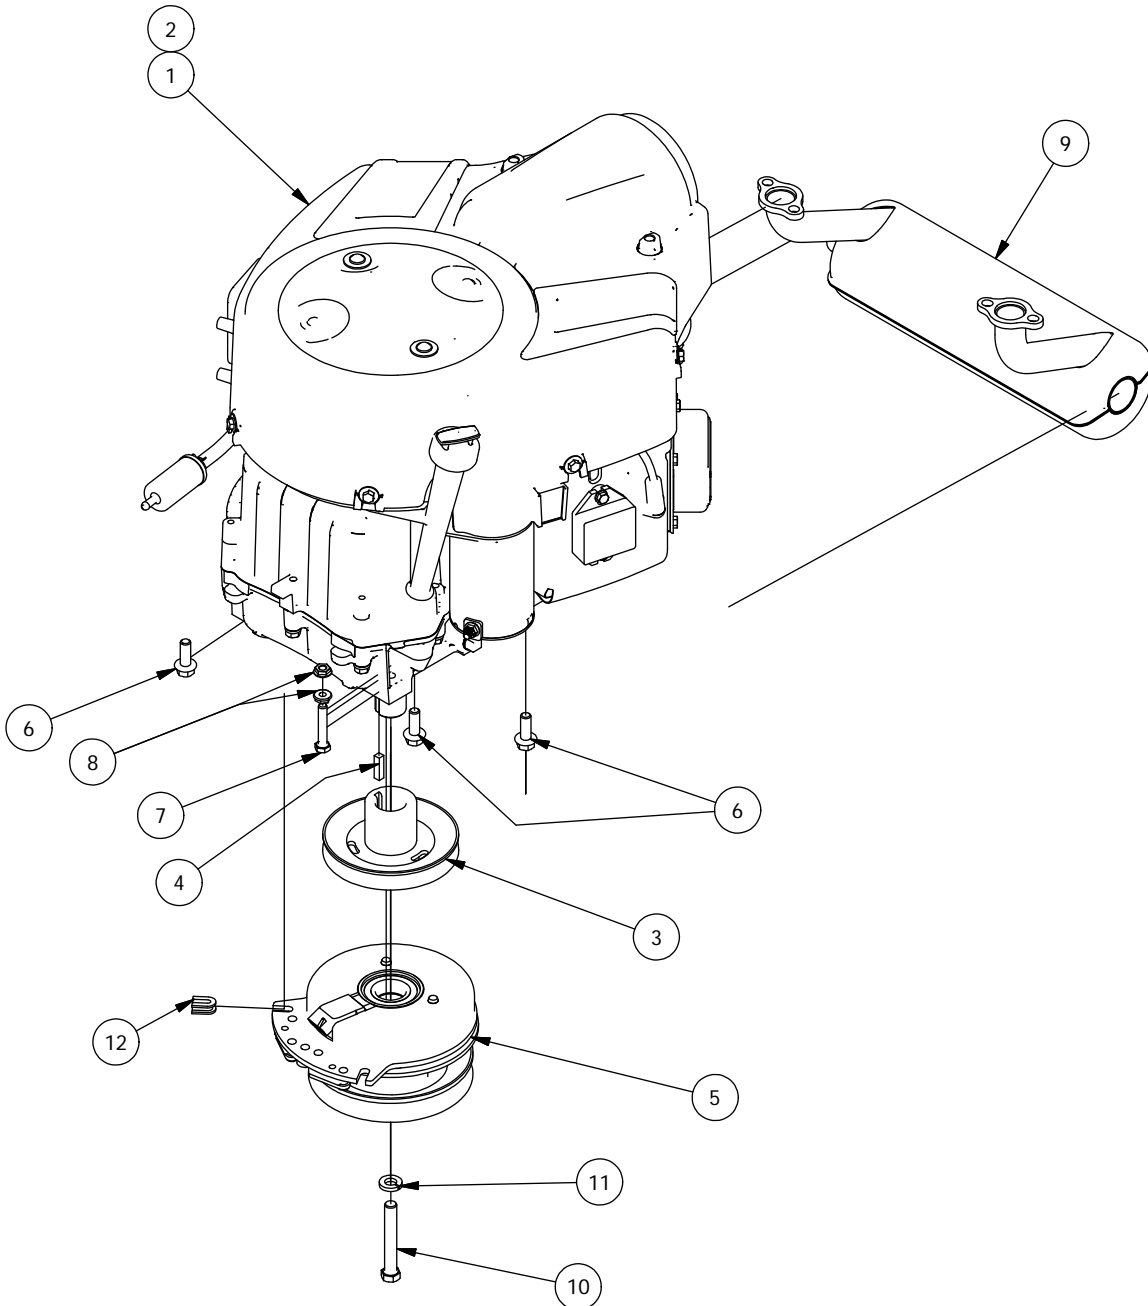

ITEM	QTY	PART NUMBER	DESCRIPTION
1	1	415-0007-00	B&S 810CC, 27 HP Commercial Series Engine
2	1	415-0006-00	B&S 724CC, 25 HP Commercial Engine
3	1	433-0001-00	Drive Pulley, A Belt
4	1	442-0001-00	1/4 X 1 SQUARE KEY STOCK
5	1	470-0002-00	PTO Clutch
6	3	418-0023-00	3/8-16 X 1-1/8 IND HWH W/SERR TRI LOB ZY
7	1	418-0024-00	5/16-18 X 1-3/4 HEX C/S GR 5 ZINC
8	2	413-0006-00	5/16-18 HEX FLANGE NUT W/SERR ZINC
9	1	415-0052-00	B&S 27 HP&25HP Exhaust
10	1	418-0022-00	7/16-20 X 3 HEX C/S GR 8 ZC YELLOW
11	1	419-0005-00	7/16 SPLIT LOCKWASHER GR 8 ZC YELLOW
12	1	437-0025-00	Mower Rotation Stop Brkt Sleeve