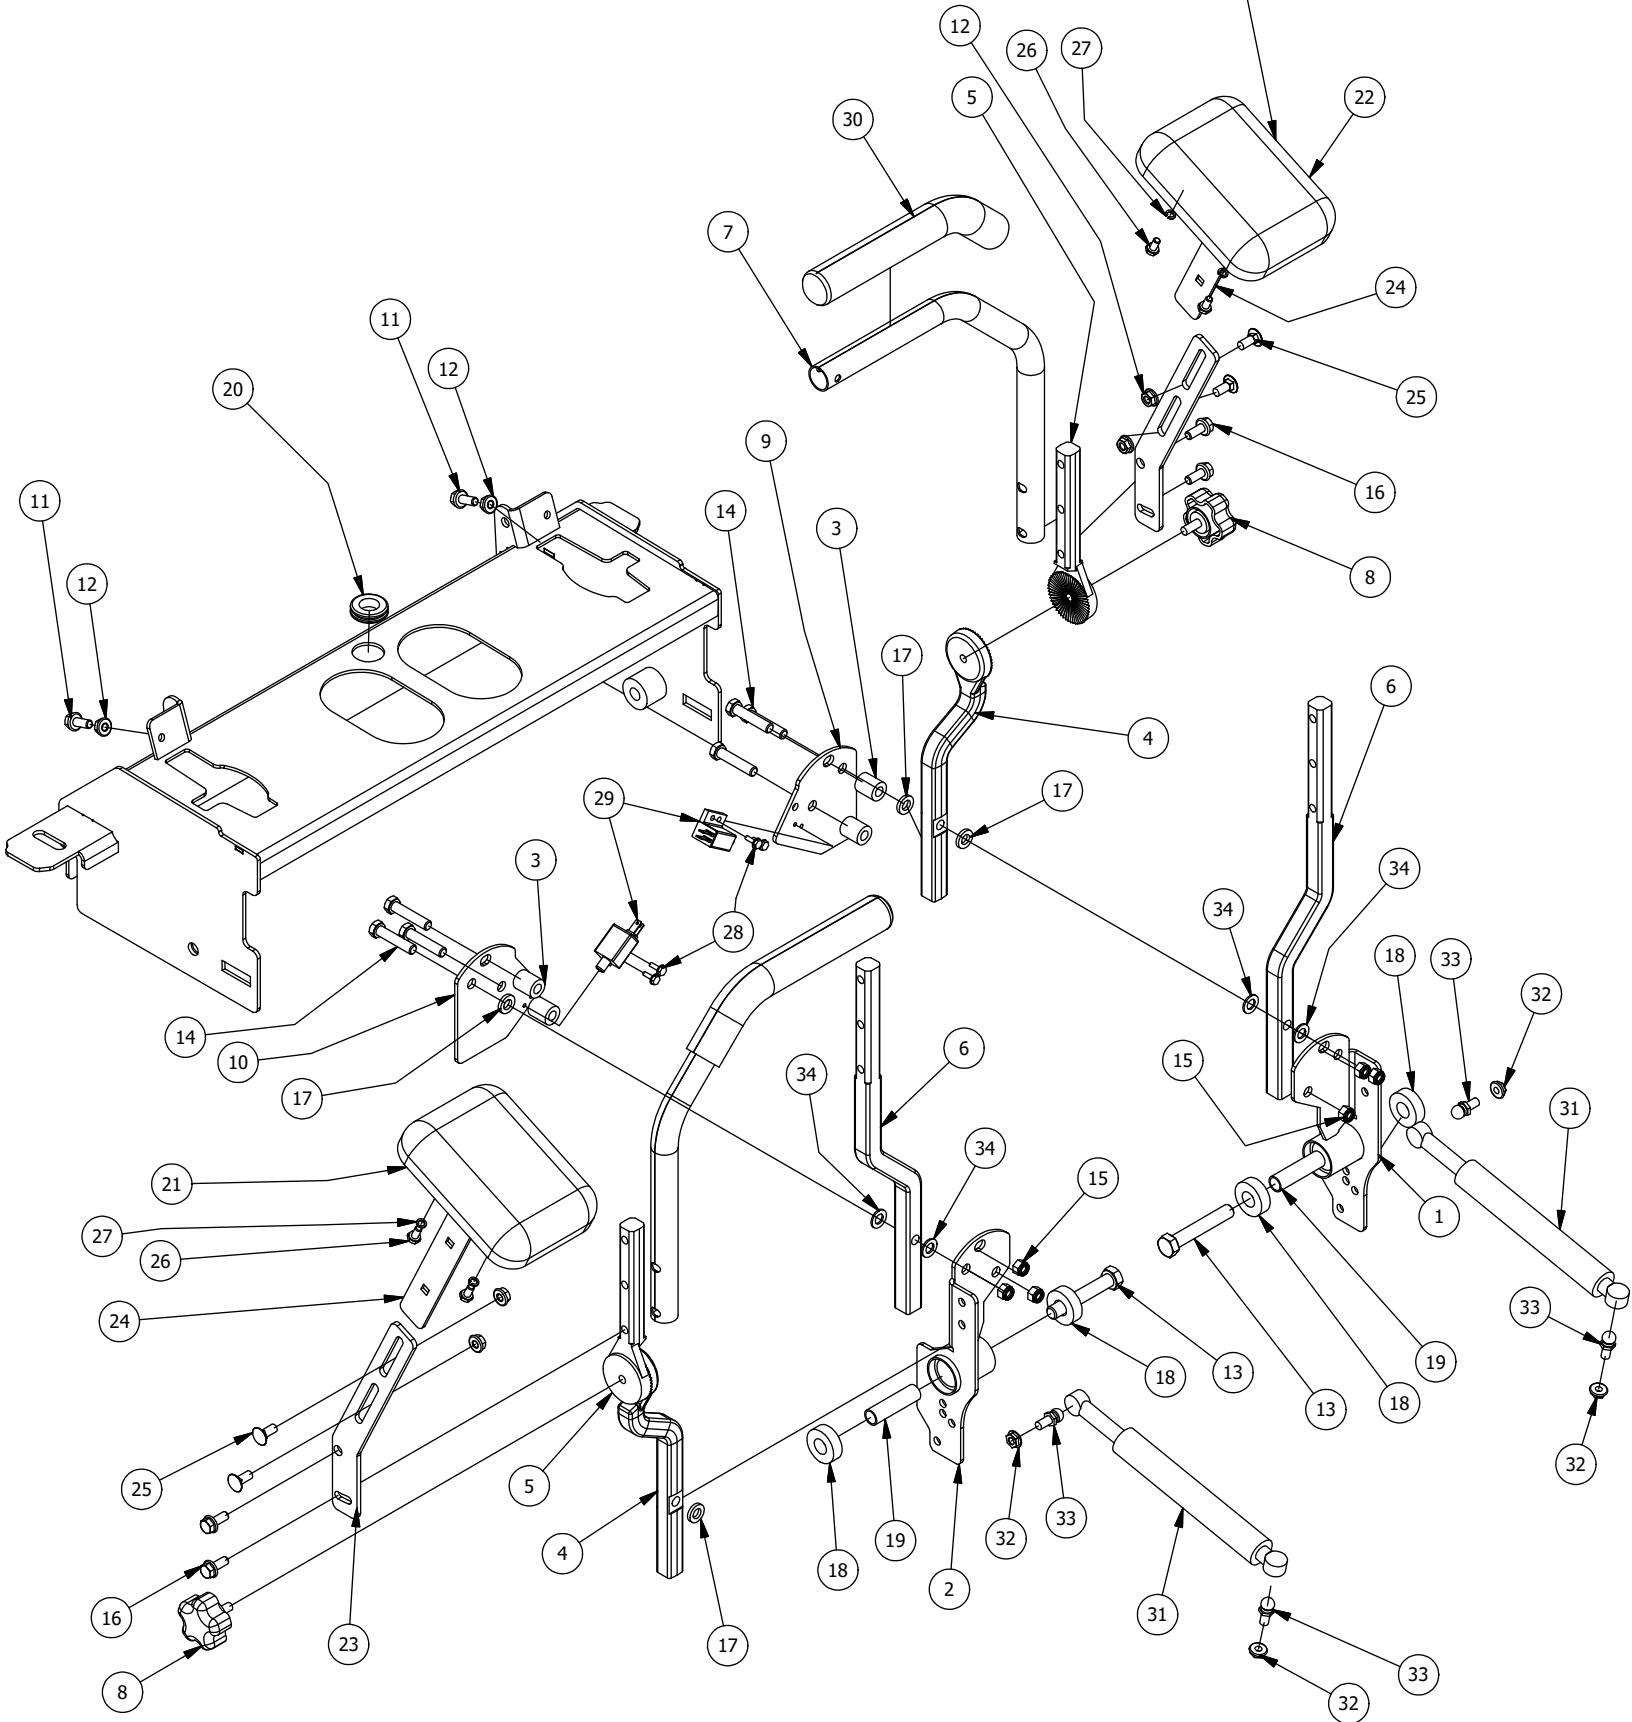

Drive Arm Assemblies

XD & Mark Martin Models Standard
RT&SRT Optional

Drive Arm Assemblies			
ITEM	QTY	PART NUMBER	DESCRIPTION
1	1	490-0013-00	Mower Right Drive Arm Bracket Assembly
2	1	490-0012-00	Mower Left Drive Arm Bracket Assembly
3	4	425-0003-00	Mower Drive Arm Spacer
4	2	431-0002-00	Height/Pitch Adjustable Lower Drive Arm
5	2	431-0003-00	Height/Pitch Adjustable Upper Drive Arm
6	2	431-0001-00	Height Adjustable Drive Arm
7	2	403-0020-00	Mower Drive Handle Tube
8	2	445-0001-00	Lobed Knob w/ 5/16"-18 X .750" Stud
9	1	426-0003-00	Mower Right Control Arm Limit Switch Plate
10	1	426-0002-00	Mower Left Control Arm Limit Switch Plate
11	2	418-0049-00	5/16-18 X 3/4 IND HWH TRI LOB ZINC
12	6	413-0022-00	5/16-18 HEX FLANGE NUT W/SERR ZINC YELLOW
13	2	418-0050-00	1/2-13 X 3 HEX C/S GR 5 ZINC
14	6	418-0051-00	3/8-16 X 1-3/4 HEX C/S GR 2 ZINC
15	6	413-0013-00	3/8-16 NYLON INSERT FLANGE LOCKNUT ZINC
16	4	418-0048-00	5/16-18 X 3/4 HEX FLANGE BOLT GR 8 ZC YELLOW
17	4	419-0015-00	3/8" ID X 3/4" OD X 1/8" THK BRONZE WASHER
18	4	410-0005-00	5/8" ID X 1-3/8" OD X 7/16" THK BEARING
19	2	425-0004-00	Mower Drive Arm Hub & Deck Lift Arm Spacer
20	1	419-0008-00	3/4" ID X FOR 1-3/16" HOLE FOR 11 GA RUBBER GROMMIT
21	1	471-0019-00	Standard Stress Relief Arm Pad Left
22	1	471-0020-00	Standard Stress Relief Arm Pad Right
23	2	439-0010-00	Mower Drive Arm Pad Tube Mounting bracket
24	2	439-0011-00	Mower Drive Arm Pad Mount bracket
25	4	418-0063-00	5/16-18 X 3/4 CARRIAGE BOLT ZINC YELLOW
26	4	418-0056-00	1/4-20 X 1/2 HEX C/S GR 2 ZINC
27	4	419-0012-00	1/4 EXT TOOTH LOCKWASHER ZINC
28	4	418-0032-00	8-32 X 1/2 IND. HWH SLOT TYPE F TCS ZINC
29	2	486-0030-00	Safety Switch
30	2	484-0001-00	Handle Grip
31	2	487-0001-00	Control Arm Damper
32	4	413-0024-00	5/16-18 HEX SERRATED LARGE FLANGE L/NUT ZC
33	4	487-0005-00	Control Arm Damper Ball Stud
34	4	410-0011-00	.375 ID X .750 OD X .062 THK THRUST BEARING OIL-IMPREG BRNZ