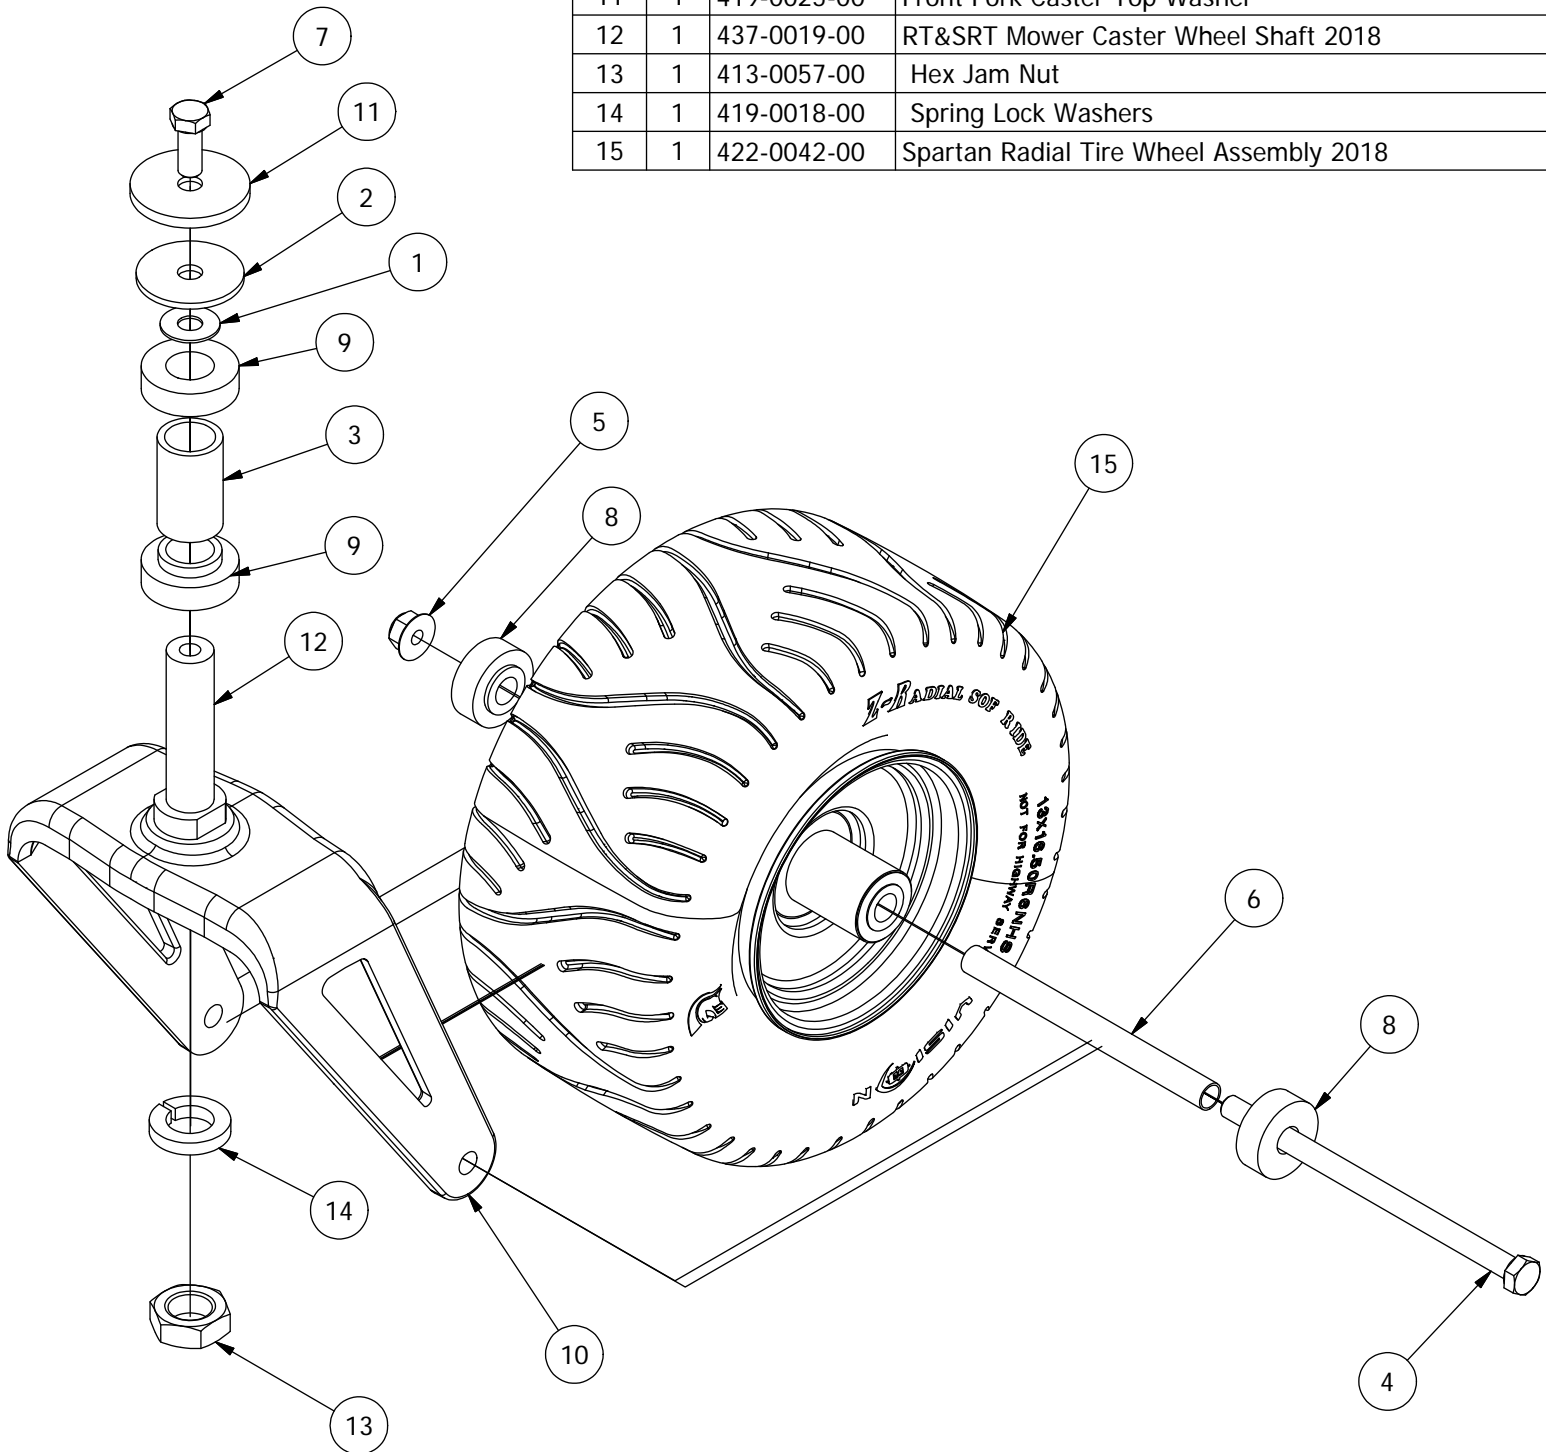

SRT Pro Parts Manual

2021

TABLE OF CONTENTS

FRONT FORK ASSEMBLY	3
BRAKE, FLOORBOARD, AND HEIGHT INDICATOR ASSEMBLY	4-7
BATTERY AND SEAT SUSPENSION ASSEMBLY	8-9
DRIVE ARM ASSEMBLY	10-11
SEAT FRAME AND PUMP IDLER ASSEMBLY	12-15
GAS TANK ASSEMBLY	16-17
TRANSMISSION ASSEMBLY	18-19
54" DECK ASSEMBLY	20-23
54" DECK ASSEMBLY 1	20-21
54" DECK ASSEMBLY 2	22-23
61" DECK ASSEMBLY	24-27
61" DECK ASSEMBLY 1	24-25
61" DECK ASSEMBLY 2	26-27
DECK CHUTE ASSEMBLY.....	28
DECK SPINDLE ASSEMBLY.....	29
B&S 810cc ENGINE ASSEMBLY.....	30
KAWASAKI FT730 ASSEMBLY.....	31
DECALS	32

Brake, Floorboard, and Height Indicator Assembly

Parts List

ITEM	QTY	PART NUMBER	DESCRIPTION
1	1	439-0114-00	Mower Floorboard
2	1	481-0005-00	2017 Mower Rubber Foot Rest Mat Except for RZ
3	1	481-0006-00	2017 Mower Logo Floor Mat Except for RZ
4	1	439-0059-00	Mower Deck Height Foot Pedal
5	10	414-0002-00	8MM PUSH TYPE RETAINER NYLON BLACK
6	3	418-0008-00	5/16-18 X 3/4 CARRIAGE BOLT ZINC
7	11	413-0006-00	5/16-18 HEX FLANGE NUT W/SERR ZINC
8	8	413-0002-00	1/2-13 NYLON INSERT FLANGE LOCKNUT ZC YELLOW
9	2	418-0045-00	3/8-16 X 1 Carriage Bolt Zinc Yellow
10	4	413-0004-00	3/8-16 HEX FLANGE NUT W/SERR ZINC
11	4	429-0002-00	Push-In Rubber Bumper, Mower Floor
12	4	410-0008-00	5/8" ID X 3/4" OD X 3/4" LENGTH FLANGE BUSHING