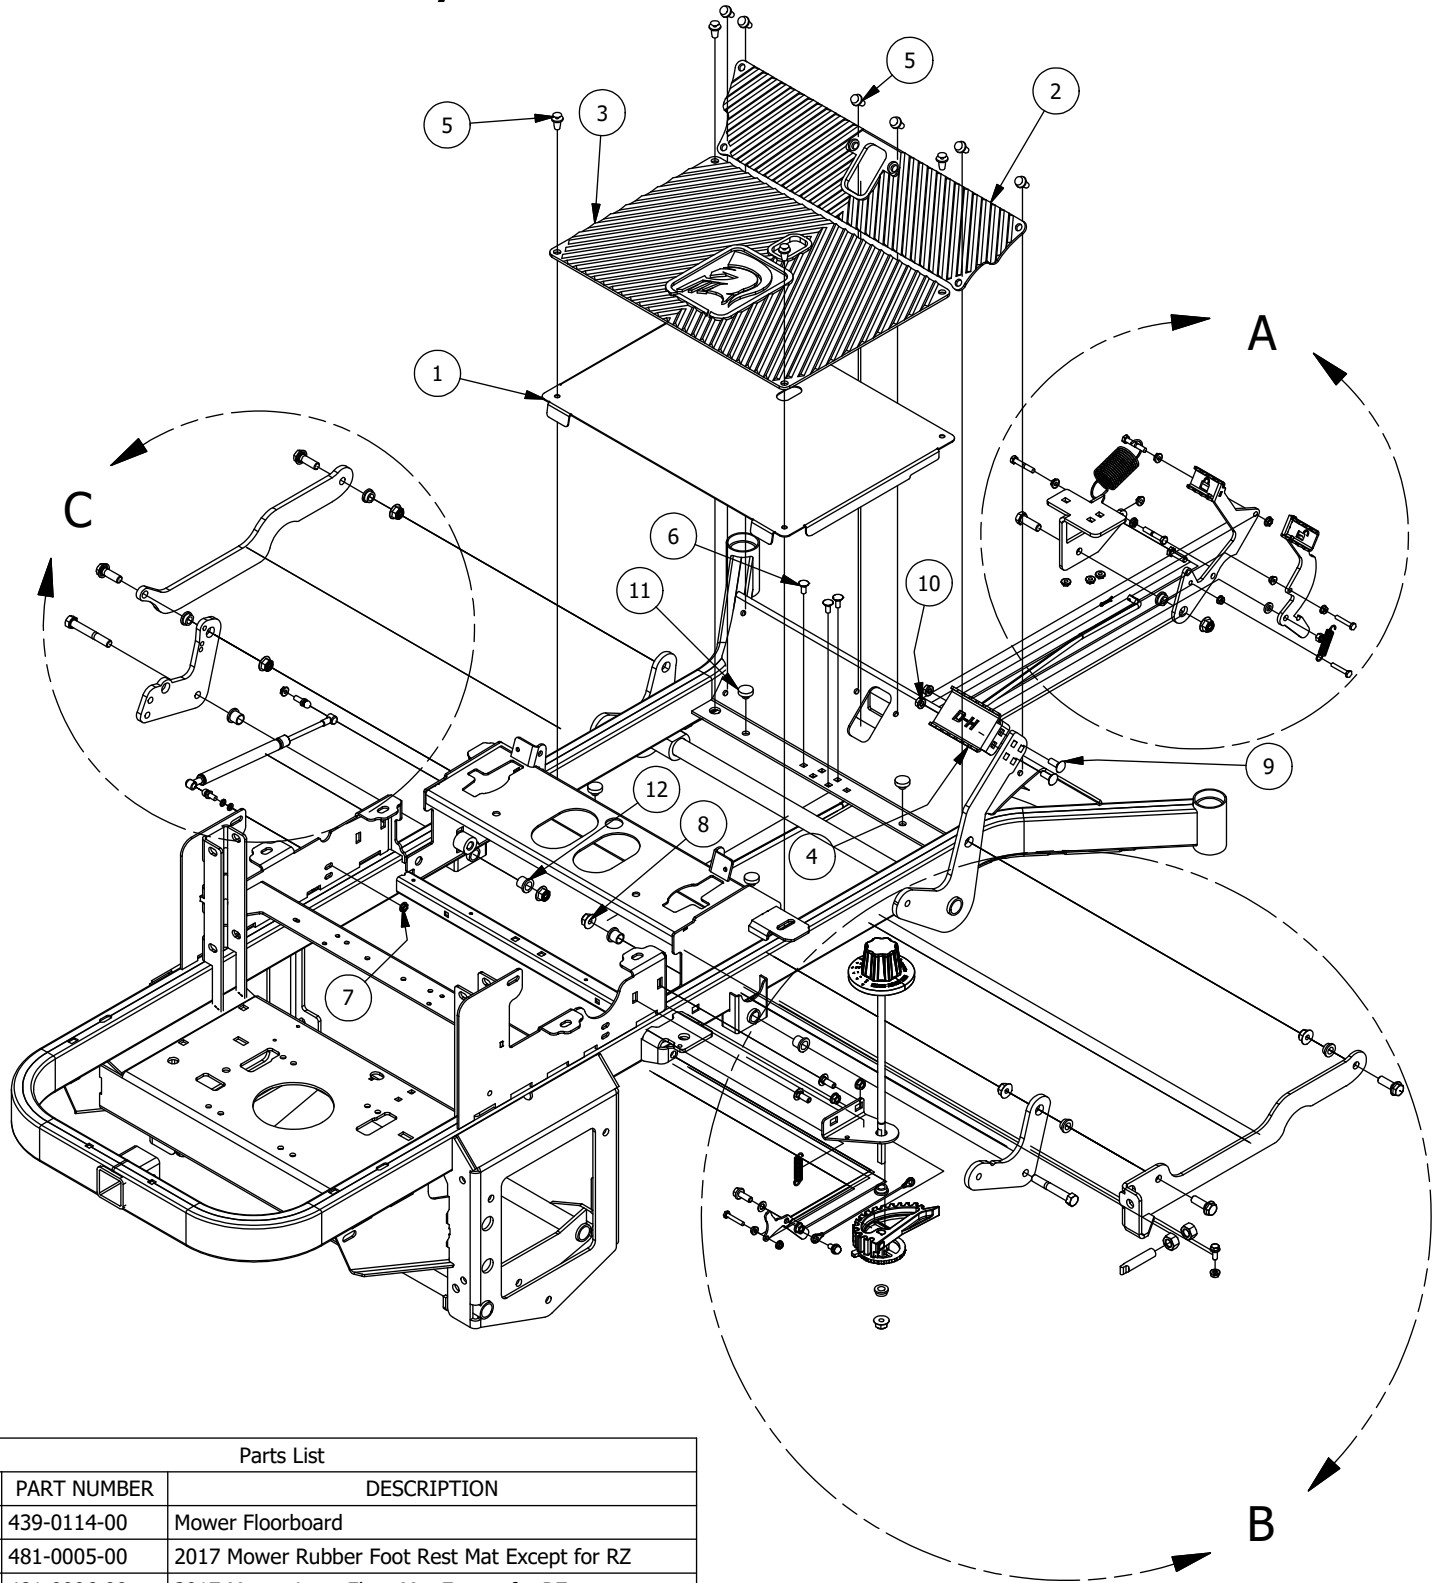

SRT Pro Parts Manual

2021

TABLE OF CONTENTS

FRONT FORK ASSEMBLY	3
BRAKE, FLOORBOARD, AND HEIGHT INDICATOR ASSEMBLY	4-7
BATTERY AND SEAT SUSPENSION ASSEMBLY	8-9
DRIVE ARM ASSEMBLY	10-11
SEAT FRAME AND PUMP IDLER ASSEMBLY	12-15
GAS TANK ASSEMBLY	16-17
TRANSMISSION ASSEMBLY	18-19
54" DECK ASSEMBLY	20-23
54" DECK ASSEMBLY 1	20-21
54" DECK ASSEMBLY 2	22-23
61" DECK ASSEMBLY	24-27
61" DECK ASSEMBLY 1	24-25
61" DECK ASSEMBLY 2	26-27
DECK CHUTE ASSEMBLY.....	28
DECK SPINDLE ASSEMBLY.....	29
B&S 810cc ENGINE ASSEMBLY.....	30
KAWASAKI FT730 ASSEMBLY.....	31
DECALS	32

Brake, Floorboard, and Height Indicator Assembly

Parts List

ITEM	QTY	PART NUMBER	DESCRIPTION
1	1	439-0114-00	Mower Floorboard
2	1	481-0005-00	2017 Mower Rubber Foot Rest Mat Except for RZ
3	1	481-0006-00	2017 Mower Logo Floor Mat Except for RZ
4	1	439-0059-00	Mower Deck Height Foot Pedal
5	10	414-0002-00	8MM PUSH TYPE RETAINER NYLON BLACK
6	3	418-0008-00	5/16-18 X 3/4 CARRIAGE BOLT ZINC
7	11	413-0006-00	5/16-18 HEX FLANGE NUT W/SERR ZINC
8	8	413-0002-00	1/2-13 NYLON INSERT FLANGE LOCKNUT ZC YELLOW
9	2	418-0045-00	3/8-16 X 1 Carriage Bolt Zinc Yellow
10	4	413-0004-00	3/8-16 HEX FLANGE NUT W/SERR ZINC
11	4	429-0002-00	Push-In Rubber Bumper, Mower Floor
12	4	410-0008-00	5/8" ID X 3/4" OD X 3/4" LENGTH FLANGE BUSHING