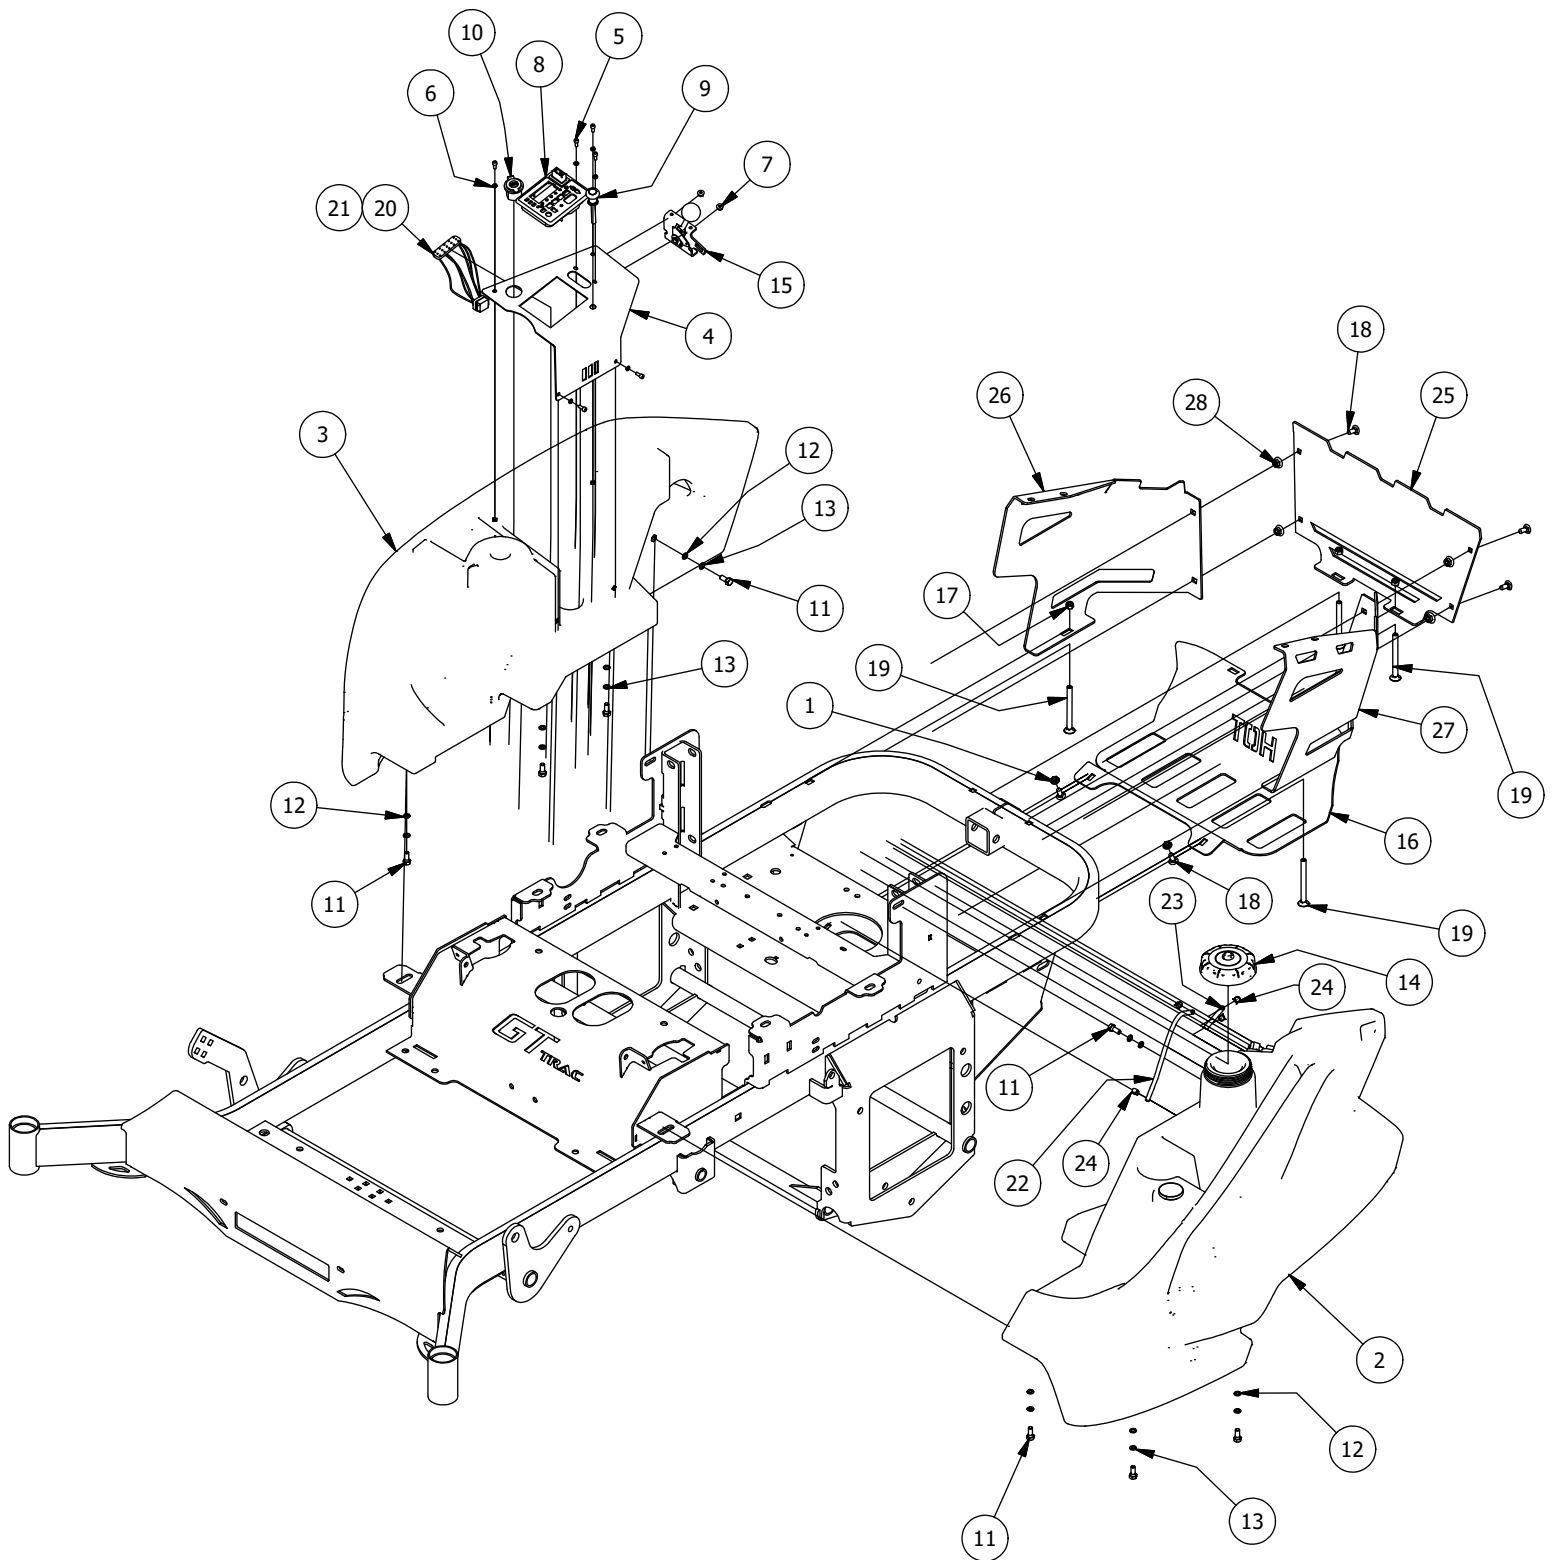

Gas Tank Assembly

Gas Tank Assembly			
ITEM	QTY	PART NUMBER	DESCRIPTION
1	2	413-0006-00	5/16-18 HEX FLANGE NUT W/SERR ZINC
2	1	467-0001-00	Mower Gasoline Fuel Tank Assembly
3	1	467-0002-00	Mower Console
4	1	439-0022-00	Mower Control Panel Bracket
5	6	418-0055-00	10-24 X 1/2 SOCKET C/S 18-8 SS
6	6	419-0011-00	#10 SPLIT LOCKWASHER 18-8 SS
7	2	413-0008-00	10-24 NYLON INSERT LOCKNUT 18-8 SS
8	1	486-0004-00	Mower Control Console, Carbureted Engine
9	1	464-0002-00	Choke Cable
10	1	677-2075-00	12 Volt Auxilliary Plug
11	8	418-0054-00	5/16-18 X 3/4 HEX C/S ZINC
12	8	419-0007-00	5/16 Flat Washer
13	8	419-0009-00	5/16 SPLIT LOCKWASHER ZINC
14	1	467-0008-00	Tank Fill Neck Non-Venting Cap
15	1	464-0001-00	Mower Throttle Cable Assembly w / Handle
16	2	439-0006-00	Mower Muffler Guard
17	4	413-0013-00	3/8-16 NYLON INSERT FLANGE LOCKNUT ZINC
18	6	418-0008-00	5/16-18 X 3/4 CARRIAGE BOLT ZINC
19	4	418-0018-00	3/8-16 X 4 CARRIAGE BOLT ZINC/YEL
20	1	486-0010-00	Mower B&S Vanguard 32hp/36hp Harness
21	1	486-0024-00	Kawasaki 730 EFI / 850 EFI Wiring Harness
22	1	751-1014-00	1/4 Fuel Line - Low Perm
23	1	451-0002-00	vapor vent line tube
24	4	472-0003-00	1/4 Spring Hose Clamp
25	1	439-0690-00	2021 RT/SRT Engine Cowling Center
26	1	439-0691-00	2021 RT/SRT Engine Cowling Left
27	1	439-0692-00	2021 RT/SRT Engine Cowling Right
28	4	413-0066-00	5/16-24 Hex Flange Nut Serr Yello Zinc