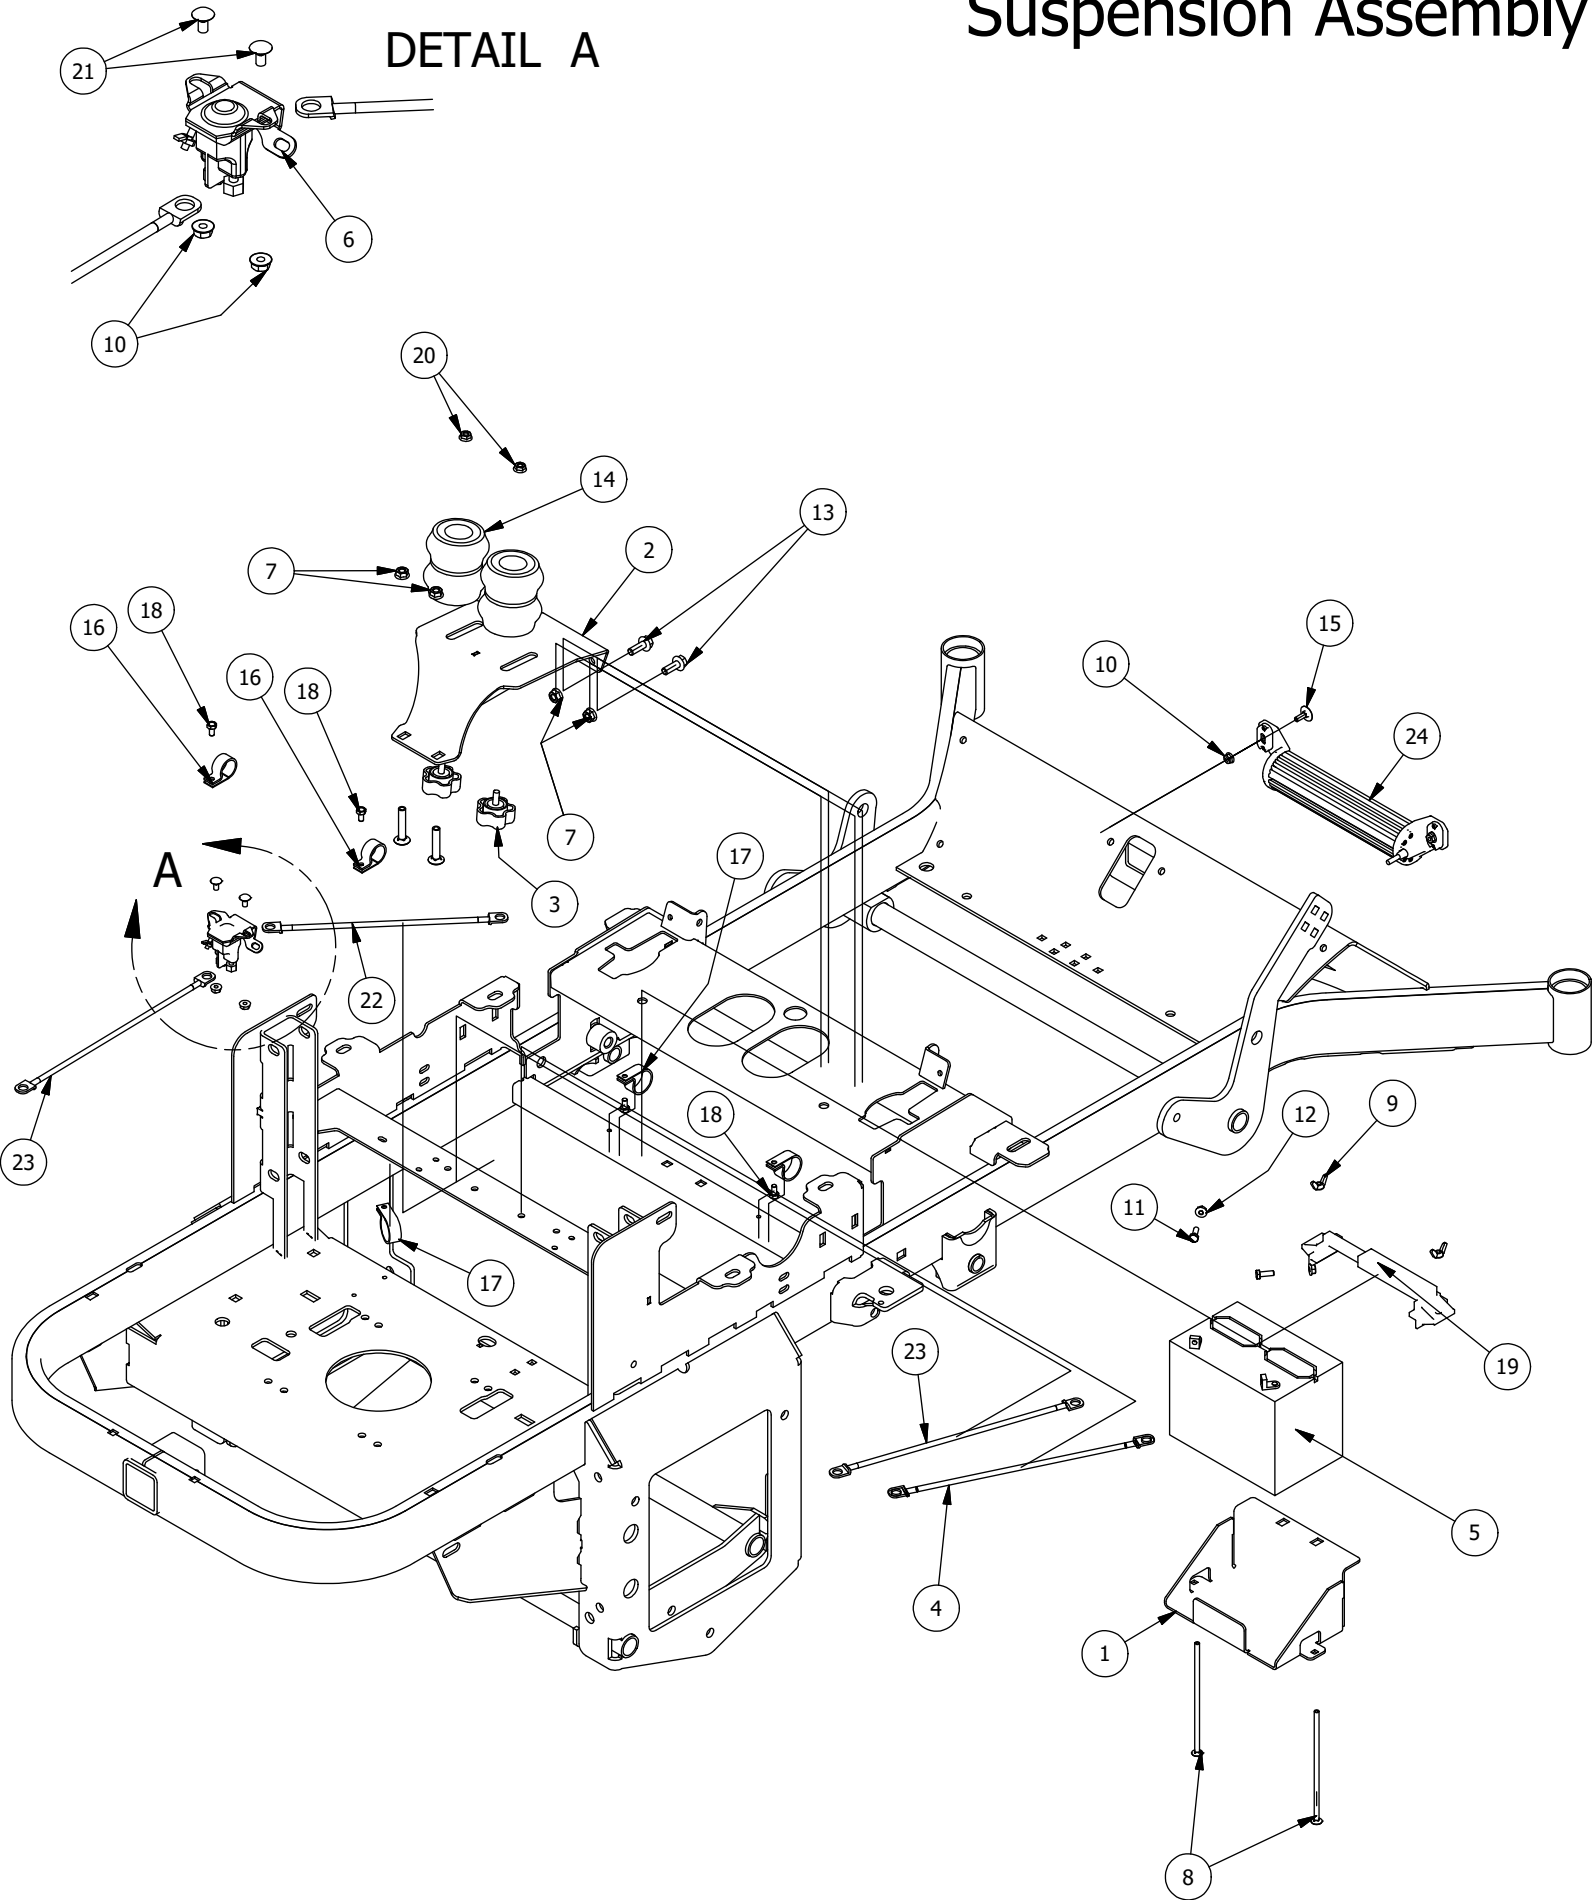

Battery and Seat Suspension Assembly

DETAIL A

Battery and Seat Suspension Assembly			
ITEM	QTY	PART NUMBER	DESCRIPTION
1	1	439-0008-00	Mower Battery Box
2	1	490-0021-00	Mower Suspension Seat Bracket Assembly
3	2	445-0001-00	Lobed Knob w/ 5/16"-18 X .750" Stud
4	1	486-0017-00	Mower Negative Battery Cable 28" long
5	1	468-1004-00	12-V Mower Starter Battery
6	1	486-0006-00	Heavy Duty Start Solenoid
7	4	413-0004-00	3/8-16 HEX FLANGE NUT W/SERR ZINC
8	2	418-0034-00	1/4-20 X 7 CARRIAGE BOLT ZINC
9	2	413-0025-00	1/4-20 WING NUT ZINC
10	4	413-0023-00	1/4-20 HEX FLANGE NUT W/SERR ZINC
11	2	418-0035-00	1/4-20 X 3/4 HEX C/S GR 2 ZINC
12	2	413-0026-00	1/4-20 NYLON INSERT FLANGE L/NUT ZINC
13	2	418-0040-00	3/8-16 X 1 HEX FLANGE BOLT GR 8 ZC YELLOW
14	2	487-0003-00	SRT Rear Suspension Elastomer
15	2	418-0026-00	1/4-20 X 3/4 CARRIAGE BOLT ZINC YELLOW
16	2	472-0002-00	1/2" CUSHIONED LOOP CLAMP
17	3	472-0001-00	1-1/4" CHUSHIONED LOOP CLAMP BLACK
18	4	418-0025-00	1/4-20 X 1/2 HWH SLOT TYPE F TCS ZINC
19	1	443-0001-00	Battery Hold Down
20	2	413-0027-00	5/16-18 NYLON INSERT FLANGE LOCKNUT ZC YELLOW
21	2	418-0031-00	1/4-20 X 1/2 CARRIAGE BOLT ZC YELLOW
22	1	486-0018-00	Mower Positive Battery Cable 12" long
23	2	486-0016-00	Mower Positive Battery Cable 25" long
24	1	486-0042-00	Full Beam With Lighted Helmet Light Bar