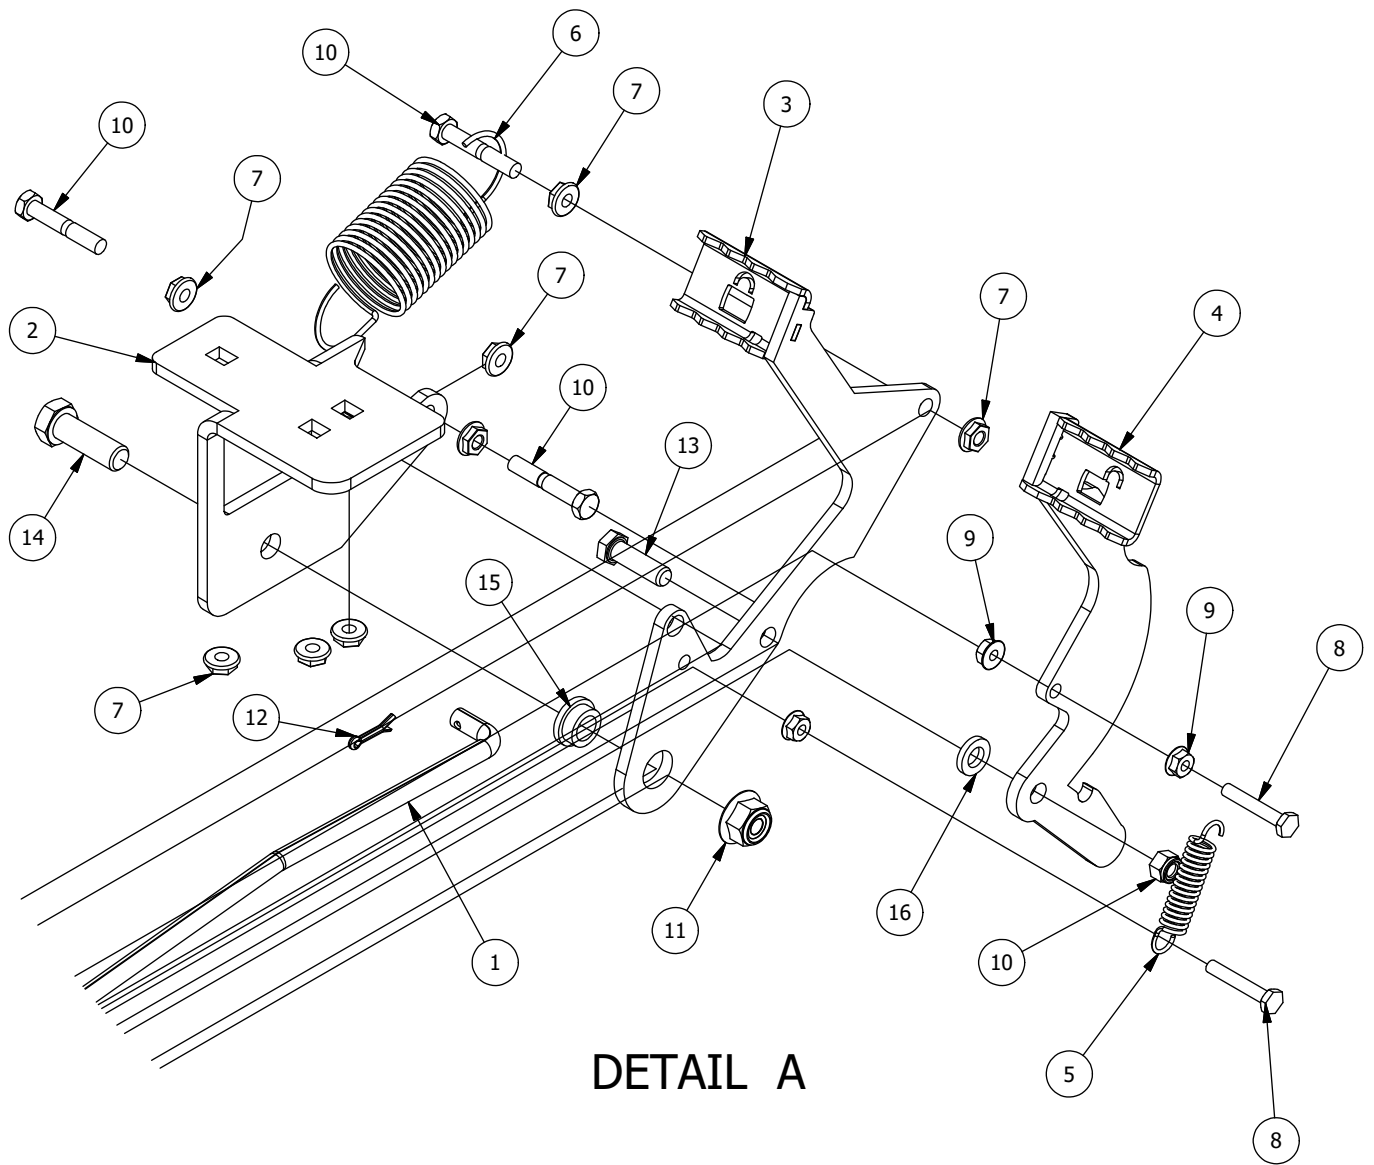

Brake, Floorboard, and Height Indicator Assembly

Parts List

ITEM	QTY	PART NUMBER	DESCRIPTION
1	1	439-0114-00	Mower Floorboard
2	1	481-0005-00	2017 Mower Rubber Foot Rest Mat Except for RZ
3	1	481-0006-00	2017 Mower Logo Floor Mat Except for RZ
4	1	439-0059-00	Mower Deck Height Foot Pedal
5	10	414-0002-00	8MM PUSH TYPE RETAINER NYLON BLACK
6	3	418-0008-00	5/16-18 X 3/4 CARRIAGE BOLT ZINC
7	11	413-0006-00	5/16-18 HEX FLANGE NUT W/SERR ZINC
8	8	413-0002-00	1/2-13 NYLON INSERT FLANGE LOCKNUT ZC YELLOW
9	2	418-0045-00	3/8-16 X 1 Carriage Bolt Zinc Yellow
10	4	413-0004-00	3/8-16 HEX FLANGE NUT W/SERR ZINC
11	4	429-0002-00	Push-In Rubber Bumper, Mower Floor
12	4	410-0008-00	5/8" ID X 3/4" OD X 3/4" LENGTH FLANGE BUSHING

Detail B Parts List			
ITEM	QTY	PART NUMBER	DESCRIPTION
1	1	437-0003-00	Mower Deck Height Selector Shaft
2	1	444-0001-00	Mower HEIGHT SELECTOR CAM PIN
3	1	445-0002-00	Mower Deck Height Control Knob
4	8	413-0002-00	1/2-13 NYLON INSERT FLANGE LOCKNUT ZC YELLOW
5	4	413-0004-00	3/8-16 HEX FLANGE NUT W/SERR ZINC
6	7	410-0009-00	1/2" ID X 3/4" OD X 3/8" LENGTH FLANGE BUSHING
7	4	418-0047-00	1/2-13 X 1-1/2 HEX FLANGE BOLT ZINC YELLOW
8	2	418-0042-00	1/2-13 X 3-1/2 HEX C/S GR 5 ZINC YELLOW
9	2	418-0053-00	3/8-16 X 1 CARRIAGE BOLT ZINC
10	2	413-0048-00	5/8-11 HEX NUT ZINC YELLOW
11	4	410-0008-00	5/8" ID X 3/4" OD X 3/4" LENGTH FLANGE BUSHING
12	1	490-0045-00	Mower Deck Height Cam Casting
13	1	431-0004-00	Deck Height Brkt Right side
14	1	439-0698-00	2021 Deck Height Arm Right Link
15	1	435-0001-00	Brake Pedal Release Spring
16	1	439-0712-00	Mower Deck Height Indicator Rod Bracket
17	1	439-0711-00	2021 Deck Height Control Shaft spring Brkt
18	1	418-0040-00	3/8-16 X 1 HEX FLANGE BOLT GR 8 ZC YELLOW
19	1	413-0029-00	3/8-16 NYLON INSERT FLANGE L/NUT ZC YELLOW
20	1	410-0011-00	.375 ID X .750 OD X .062 THK THRUST BEARING OIL-IMPREG BRNZ
21	2	413-0012-00	1/4-20 HEX FLANGE NUT W/SERRATIONS ZC YELLOW
22	1	414-0037-00	Height Indicator Cable