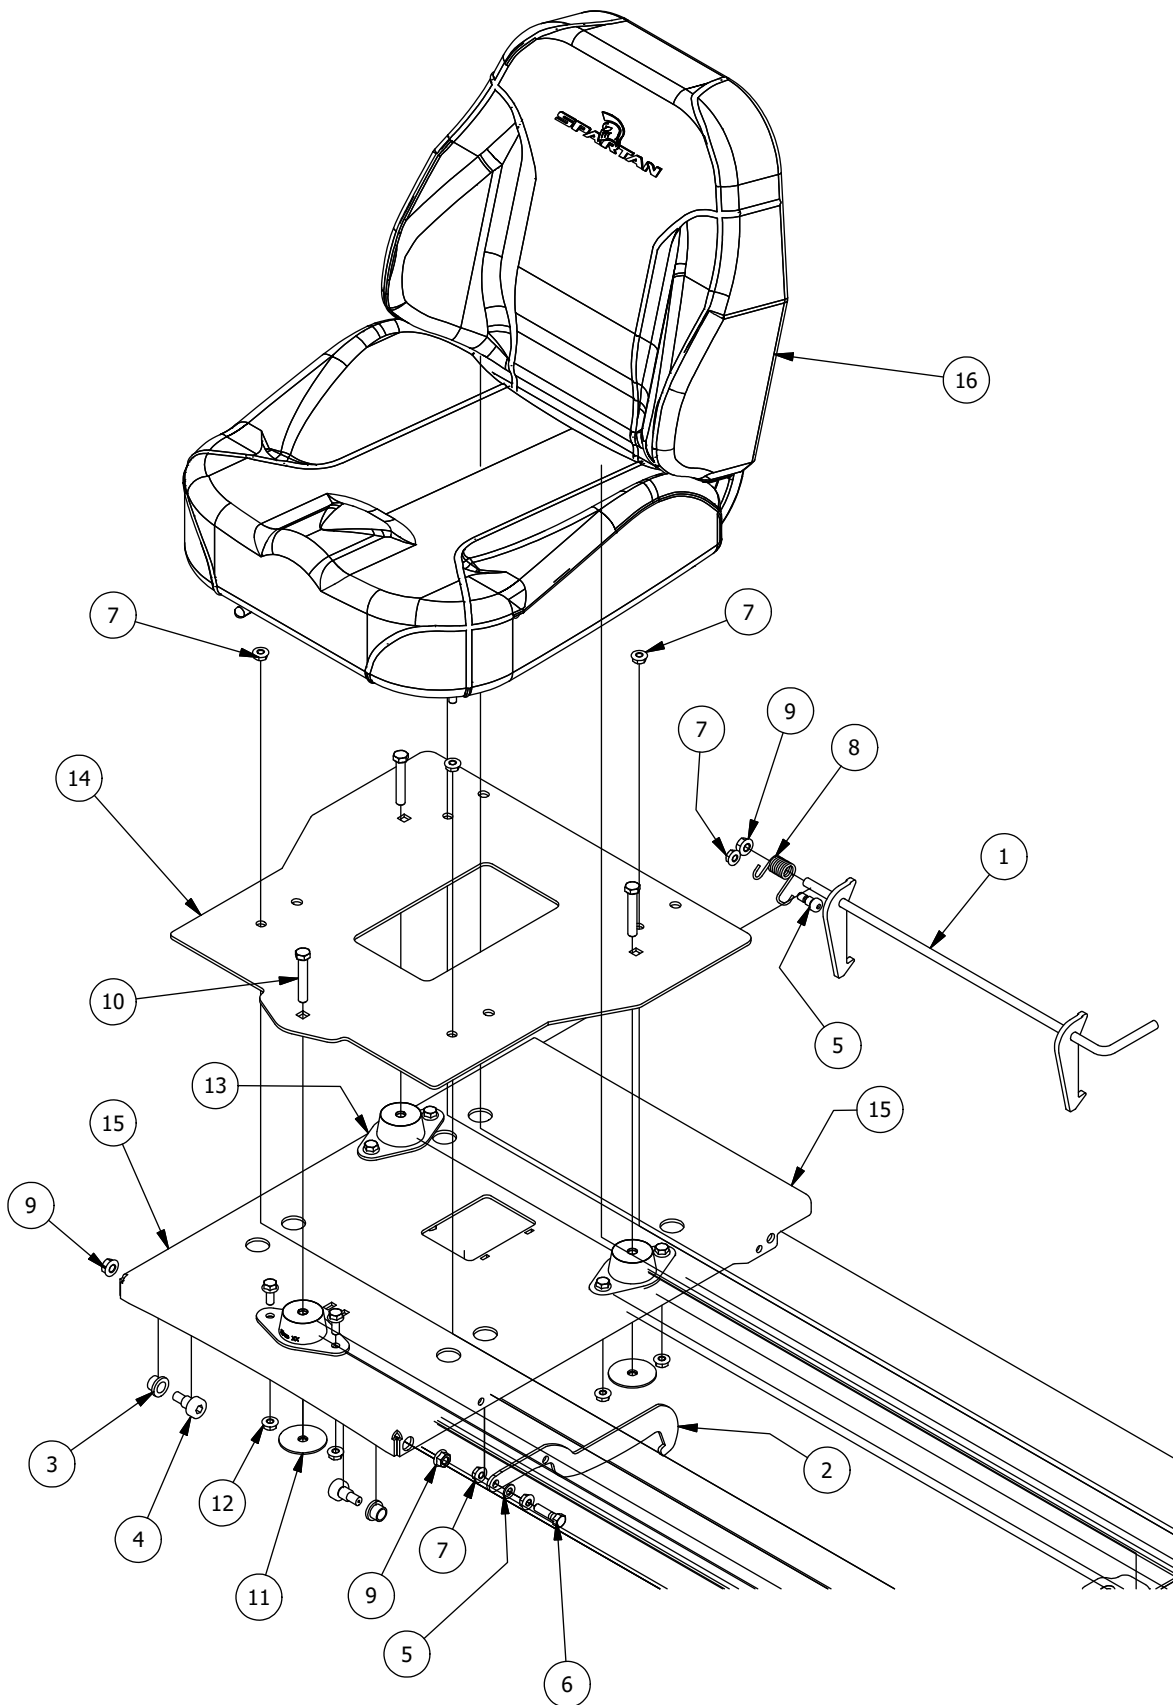

DETAIL A

Parts List			
ITEM	QTY	PART NUMBER	DESCRIPTION
1	1	490-0011-00	Mower Seat Latch Release Assembly
2	1	439-0065-00	Mower Seat Latch Hook
3	2	410-0010-00	1/2" ID X 5/8" OD X 1/2" LENGTH FLANGE BUSHING
4	2	418-0038-00	1/2 X 1/2 SOCKET SHOULDER BOLT ZC YELLOW
5	1	418-0037-00	3/8 X 3/8 SOCKET SHOULDER BOLT ZC YELLOW
6	1	418-0036-00	5/16-18 X 1-1/4 HEX TAP BOLT ZINC GR8
7	7	413-0019-00	5/16-18 NYLON INSERT FLANGE L/NUT ZINC
8	1	434-0004-00	Seat Latch Spring
9	6	413-0029-00	3/8-16 NYLON INSERT FLANGE L/NUT ZC YELLOW
10	3	418-0107-00	3/8-16 X 2-1/4 HEX FLANGE BOLT GR 8 ZC YELLOW
11	3	419-0022-00	3/8 X 2" OD FENDER WASHER ZC YELLOW
12	6	413-0022-00	5/16-18 HEX FLANGE NUT W/SERR ZINC YELLOW
13	2	487-0007-00	Floating Seat Damper-Stiffer
14	1	426-0231-00	2019 Upgrade Seat Plate
15	1	426-0232-00	2019 Upgrade Seat Base Plate
16	1	471-0015-00	2019 Full Suspension seat
17	1	433-0014-00	6-3/4" Idler Pulley, 15/16" Spacer Assembly