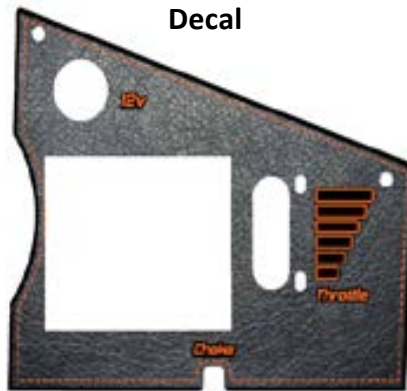

491-0130-00

54" Deck Decal

491-0004-00

Spartan Carbureted Console Decal