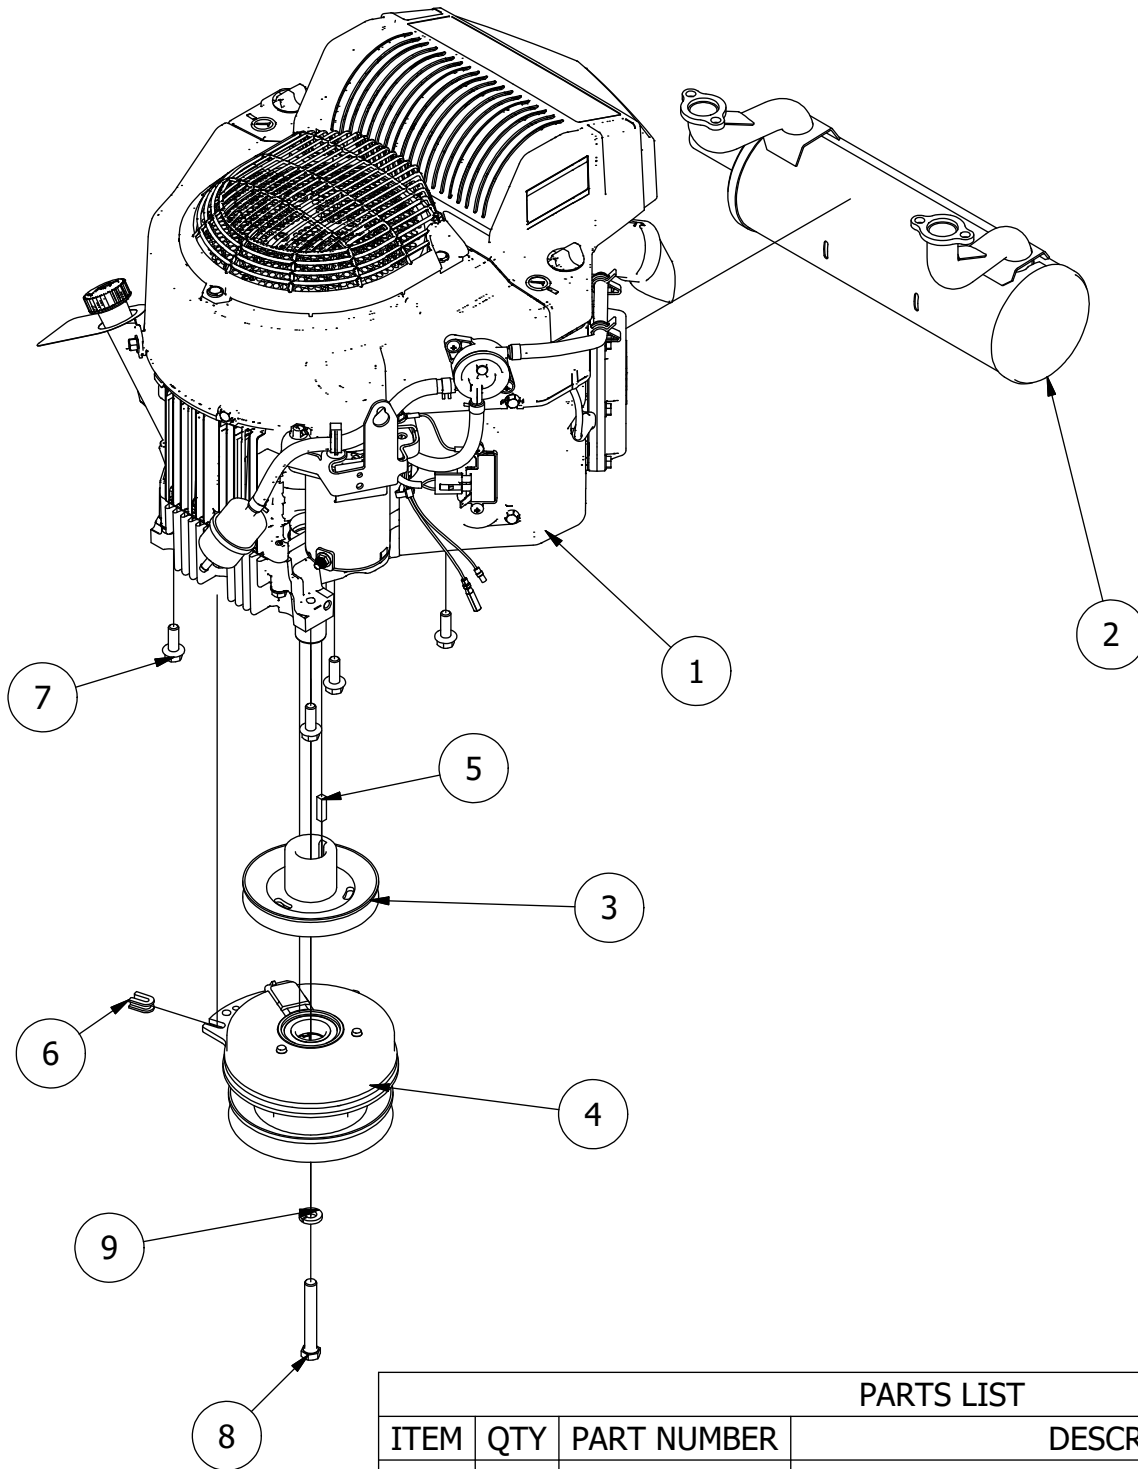

Kawasaki FT730 Engine Assembly

PARTS LIST			
ITEM	QTY	PART NUMBER	DESCRIPTION
1	1	415-0024-00	Kawasaki FT730-Carb Engine
2	1	415-0074-00	2019 Exhaust System for Kawasaki FR, FS and FT
3	1	433-0001-60	Stand On Drive Pulley, A Belt
4	1	470-0002-00	PTO Clutch
5	1	442-0001-00	1/4 X 1 SQUARE KEY STOCK
6	1	437-0025-00	Mower Rotation Stop Brkt Sleeve
7	4	418-0023-00	3/8-16 X 1-1/8 IND HWH W/SERR TRI LOB ZY
8	1	418-0022-00	7/16-20 X 3 HEX C/S GR 8 ZC YELLOW
9	1	419-0005-00	7/16 SPLIT LOCKWASHER GR 8 ZC YELLOW