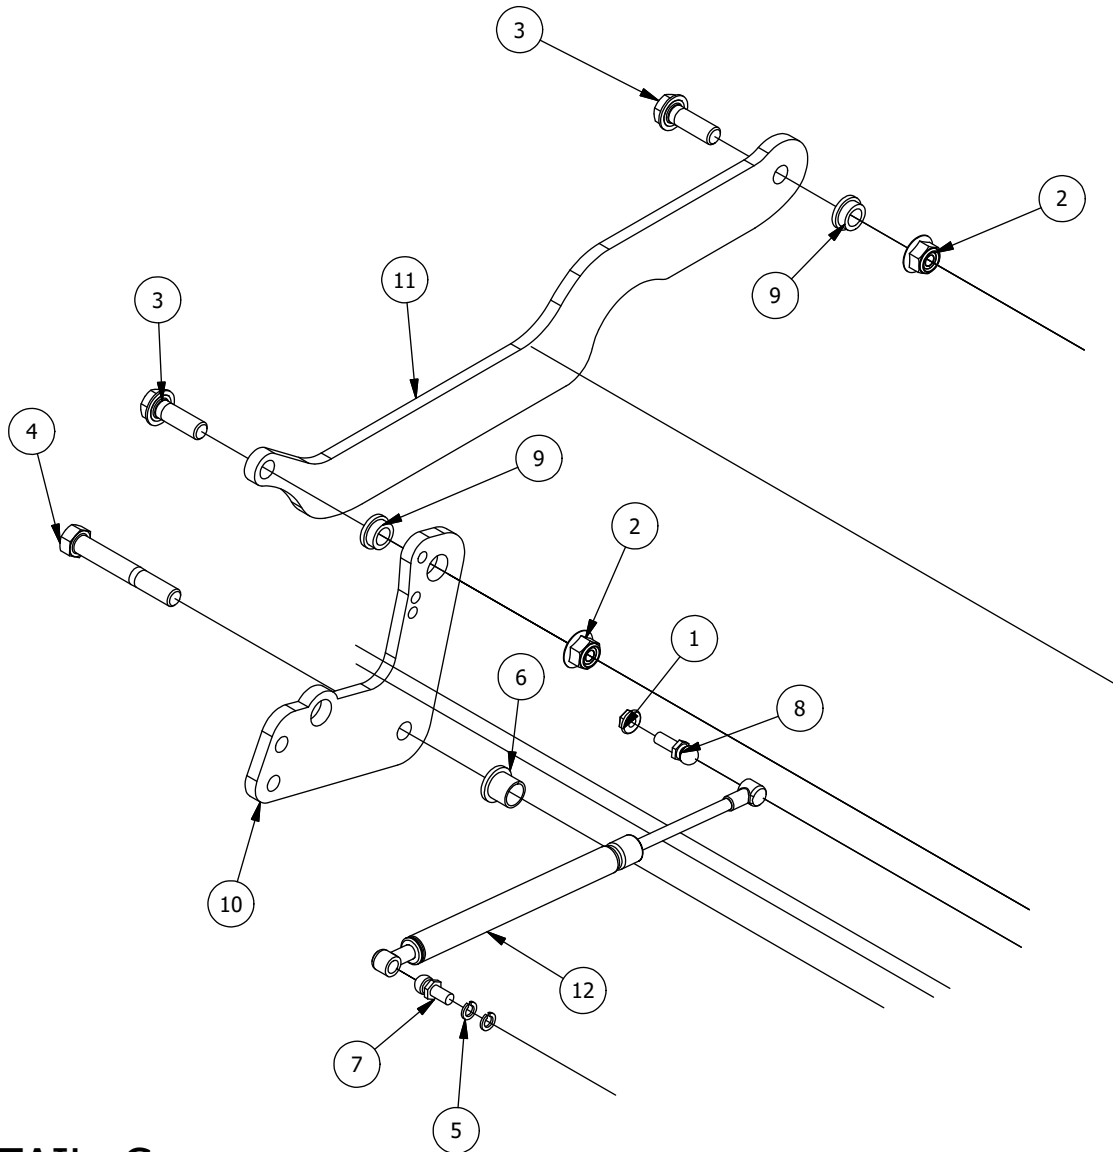

Brake, Floorboard, and Height Indicator Assembly

Parts List

ITEM	QTY	PART NUMBER	DESCRIPTION
1	1	439-0114-00	Mower Floorboard
2	1	481-0005-00	2017 Mower Rubber Foot Rest Mat Except for RZ
3	1	481-0006-00	2017 Mower Logo Floor Mat Except for RZ
4	1	439-0059-00	Mower Deck Height Foot Pedal
5	10	414-0002-00	8MM PUSH TYPE RETAINER NYLON BLACK
6	3	418-0008-00	5/16-18 X 3/4 CARRIAGE BOLT ZINC
7	11	413-0006-00	5/16-18 HEX FLANGE NUT W/SERR ZINC
8	8	413-0002-00	1/2-13 NYLON INSERT FLANGE LOCKNUT ZC YELLOW
9	2	418-0045-00	3/8-16 X 1 Carriage Bolt Zinc Yellow
10	4	413-0004-00	3/8-16 HEX FLANGE NUT W/SERR ZINC
11	4	429-0002-00	Push-In Rubber Bumper, Mower Floor
12	4	410-0008-00	5/8" ID X 3/4" OD X 3/4" LENGTH FLANGE BUSHING

Detail B Parts List			
ITEM	QTY	PART NUMBER	DESCRIPTION
1	1	437-0003-00	Mower Deck Height Selector Shaft
2	1	444-0001-00	Mower HEIGHT SELECTOR CAM PIN
3	1	445-0002-00	Mower Deck Height Control Knob
4	8	413-0002-00	1/2-13 NYLON INSERT FLANGE LOCKNUT ZC YELLOW
5	4	413-0004-00	3/8-16 HEX FLANGE NUT W/SERR ZINC
6	7	410-0009-00	1/2" ID X 3/4" OD X 3/8" LENGTH FLANGE BUSHING
7	4	418-0047-00	1/2-13 X 1-1/2 HEX FLANGE BOLT ZINC YELLOW
8	2	418-0042-00	1/2-13 X 3-1/2 HEX C/S GR 5 ZINC YELLOW
9	2	418-0053-00	3/8-16 X 1 CARRIAGE BOLT ZINC
10	2	413-0048-00	5/8-11 HEX NUT ZINC YELLOW
11	4	410-0008-00	5/8" ID X 3/4" OD X 3/4" LENGTH FLANGE BUSHING
12	1	490-0045-00	Mower Deck Height Cam Casting
13	1	431-0004-00	Deck Height Brkt Right side
14	1	439-0698-00	2021 Deck Height Arm Right Link
15	1	435-0001-00	Brake Pedal Release Spring
16	1	439-0712-00	Mower Deck Height Indicator Rod Bracket
17	1	439-0711-00	2021 Deck Height Control Shaft spring Brkt
18	1	418-0040-00	3/8-16 X 1 HEX FLANGE BOLT GR 8 ZC YELLOW
19	1	413-0029-00	3/8-16 NYLON INSERT FLANGE L/NUT ZC YELLOW
20	1	410-0011-00	.375 ID X .750 OD X .062 THK THRUST BEARING OIL-IMPREG BRNZ
21	2	413-0012-00	1/4-20 HEX FLANGE NUT W/SERRATIONS ZC YELLOW
22	1	414-0037-00	Height Indicator Cable