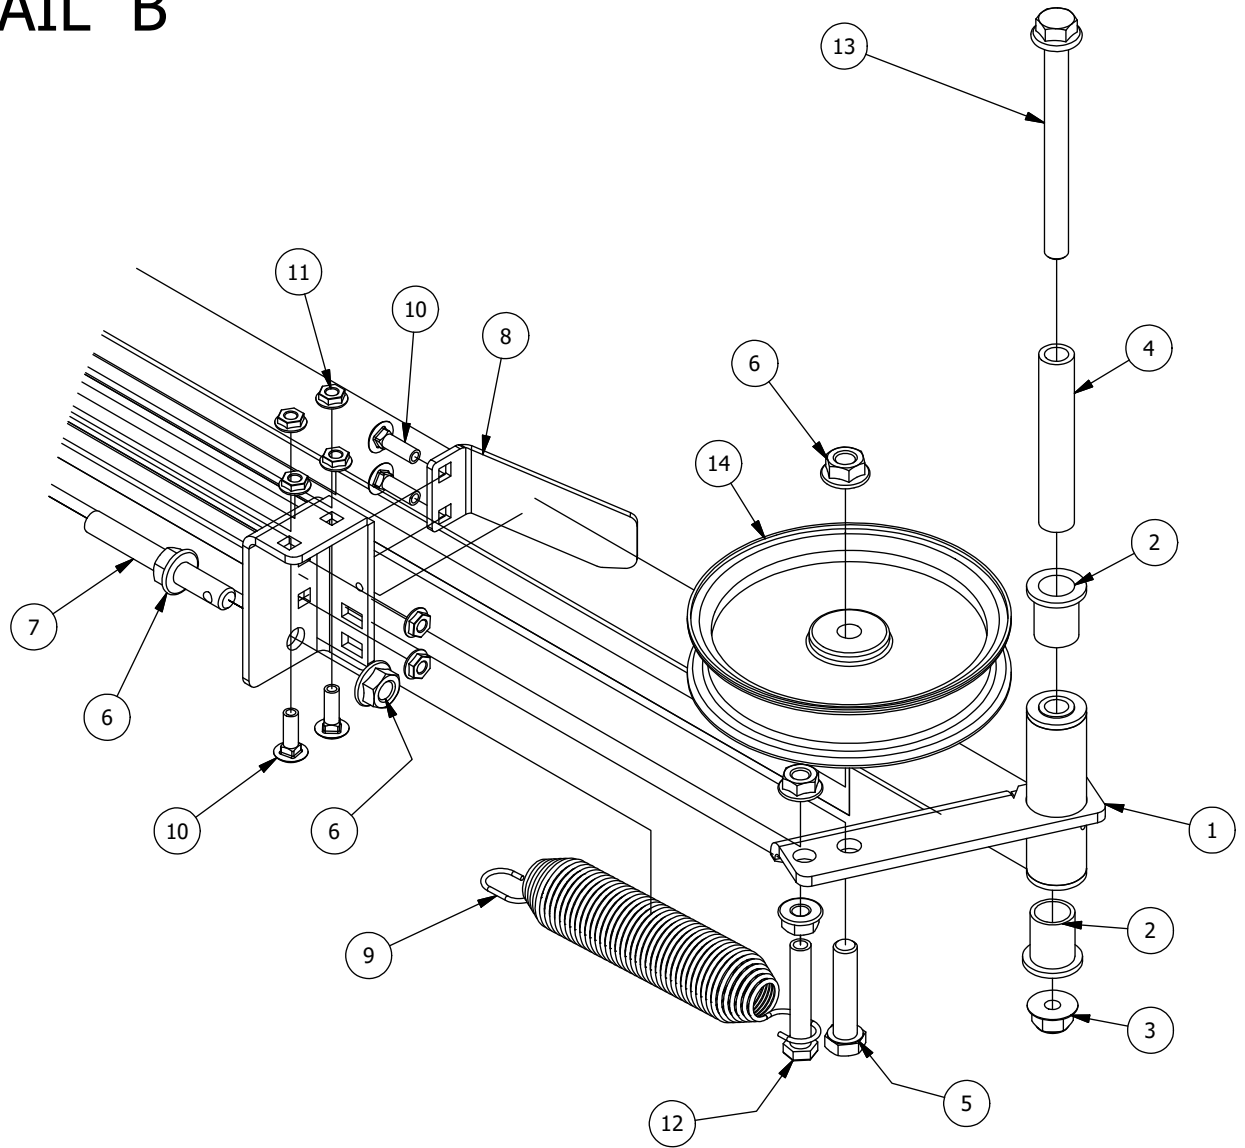

Seat Frame and Pump Idler Assemblies

Seat Frame and Pump Idler Assemblies

ITEM	QTY	PART NUMBER	DESCRIPTION
1	1	490-0018-00	Mower Pump Idler Pulley Arm Assembly
2	2	410-0007-00	3/4" ID X 15/16" OD X 1-1/8" LENGTH FLANGE BUSHING
3	1	413-0002-00	1/2-13 NYLON INSERT FLANGE LOCKNUT ZC YELLOW
4	1	425-0006-00	Mower Inner Idler Spacer
5	1	418-0012-00	1/2-13 X 2-1/4 HEX C/S GR 5 ZINC
6	2	413-0026-00	1/4-20 NYLON INSERT FLANGE L/NUT ZINC

DETAIL B

Detail B Parts List

ITEM	QTY	PART NUMBER	DESCRIPTION
1	1	490-0018-00	Mower Pump Idler Pulley Arm Assembly
2	2	410-0007-00	3/4" ID X 15/16" OD X 1-1/8" LENGTH FLANGE BUSHING
3	1	413-0002-00	1/2-13 NYLON INSERT FLANGE LOCKNUT ZC YELLOW
4	1	425-0006-00	Mower Inner Idler Spacer
5	1	418-0012-00	1/2-13 X 2-1/4 HEX C/S GR 5 ZINC
6	3	413-0010-00	1/2-13 HEX FLANGE NUT W/SERR ZINC
7	1	430-0001-00	Mower Pump Spring Tensioner
8	1	439-0132-00	RT/SRT Clutch Anti-rotation Brkt
9	1	434-0007-00	2019 Mower Deck Spring
10	4	418-0010-00	5/16-18 X 1 CARRIAGE BOLT ZC/YEL
11	6	413-0006-00	5/16-18 HEX FLANGE NUT W/SERR ZINC
12	1	418-0013-00	7/16-14 X 2-1/2 HEX C/S GR 5 ZINC
13	1	418-0009-00	1/2-13 X 5-1/2 HEX FLANGE BOLT GR 8 ZY
14	1	433-0014-00	6-3/4" Idler Pulley, 15/16" Spacer Assembly